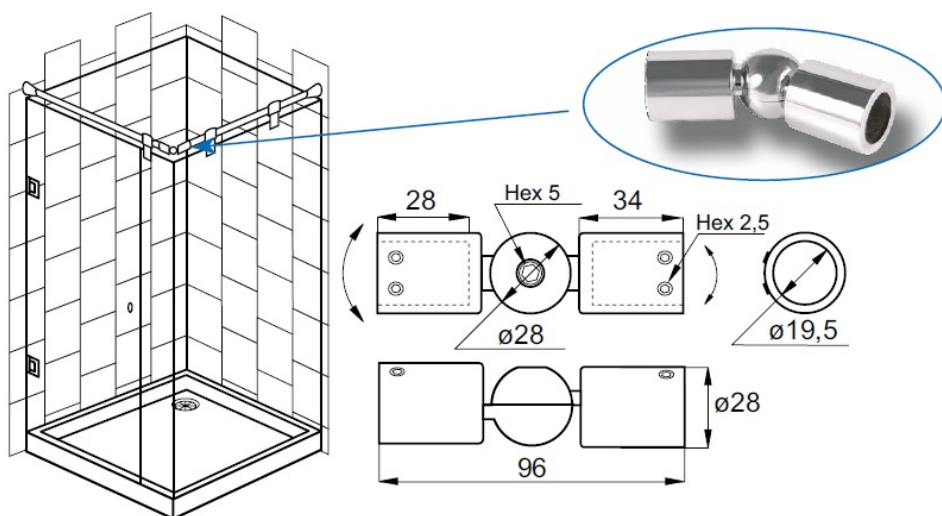

PRODUCT SHEET

Description:

Swivel Connector F/2 Bars, F/ø19mm Tubes, Polished Brass

Item number:

15.24.104-8

Units	Box	Carton	HS Code	Barcode
Pcs.	1	20	8302419000	
				5704866502061

SISO A/S

Mileparken 11
DK-2740 Skovlunde
Denmark
VAT: DK 24786013